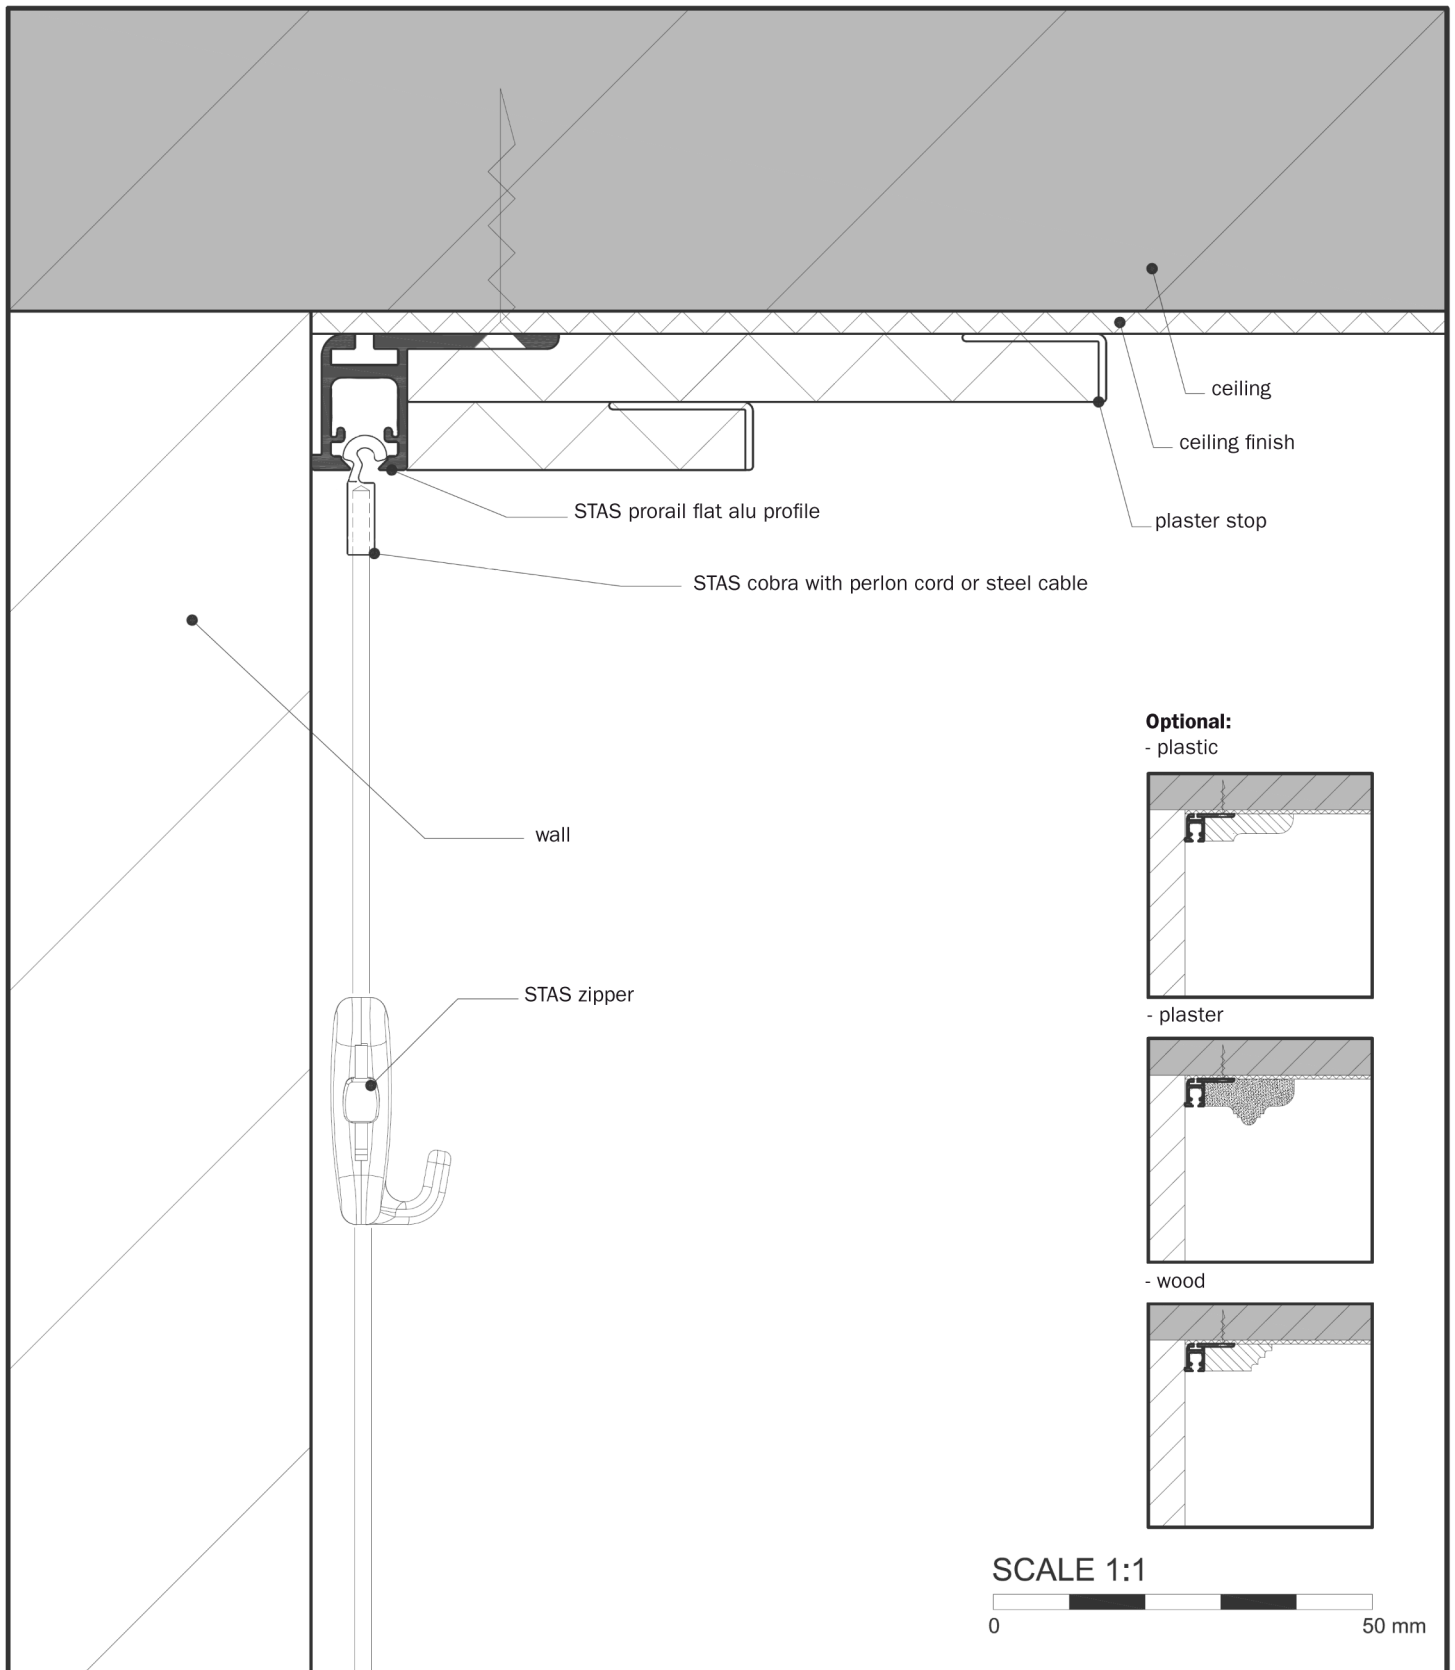

STAS prorail flat picture hanging systems

features:

- aluminium rail
- dimensions 32 x 18 mm
- capable of carrying loads up to 45 kg per meter

options:

- hooks and cords are available in various lengths, transparent or steel cable
- standard colour rail; RAL 9010 (white) or natural aluminium. Other colours and finishing on request